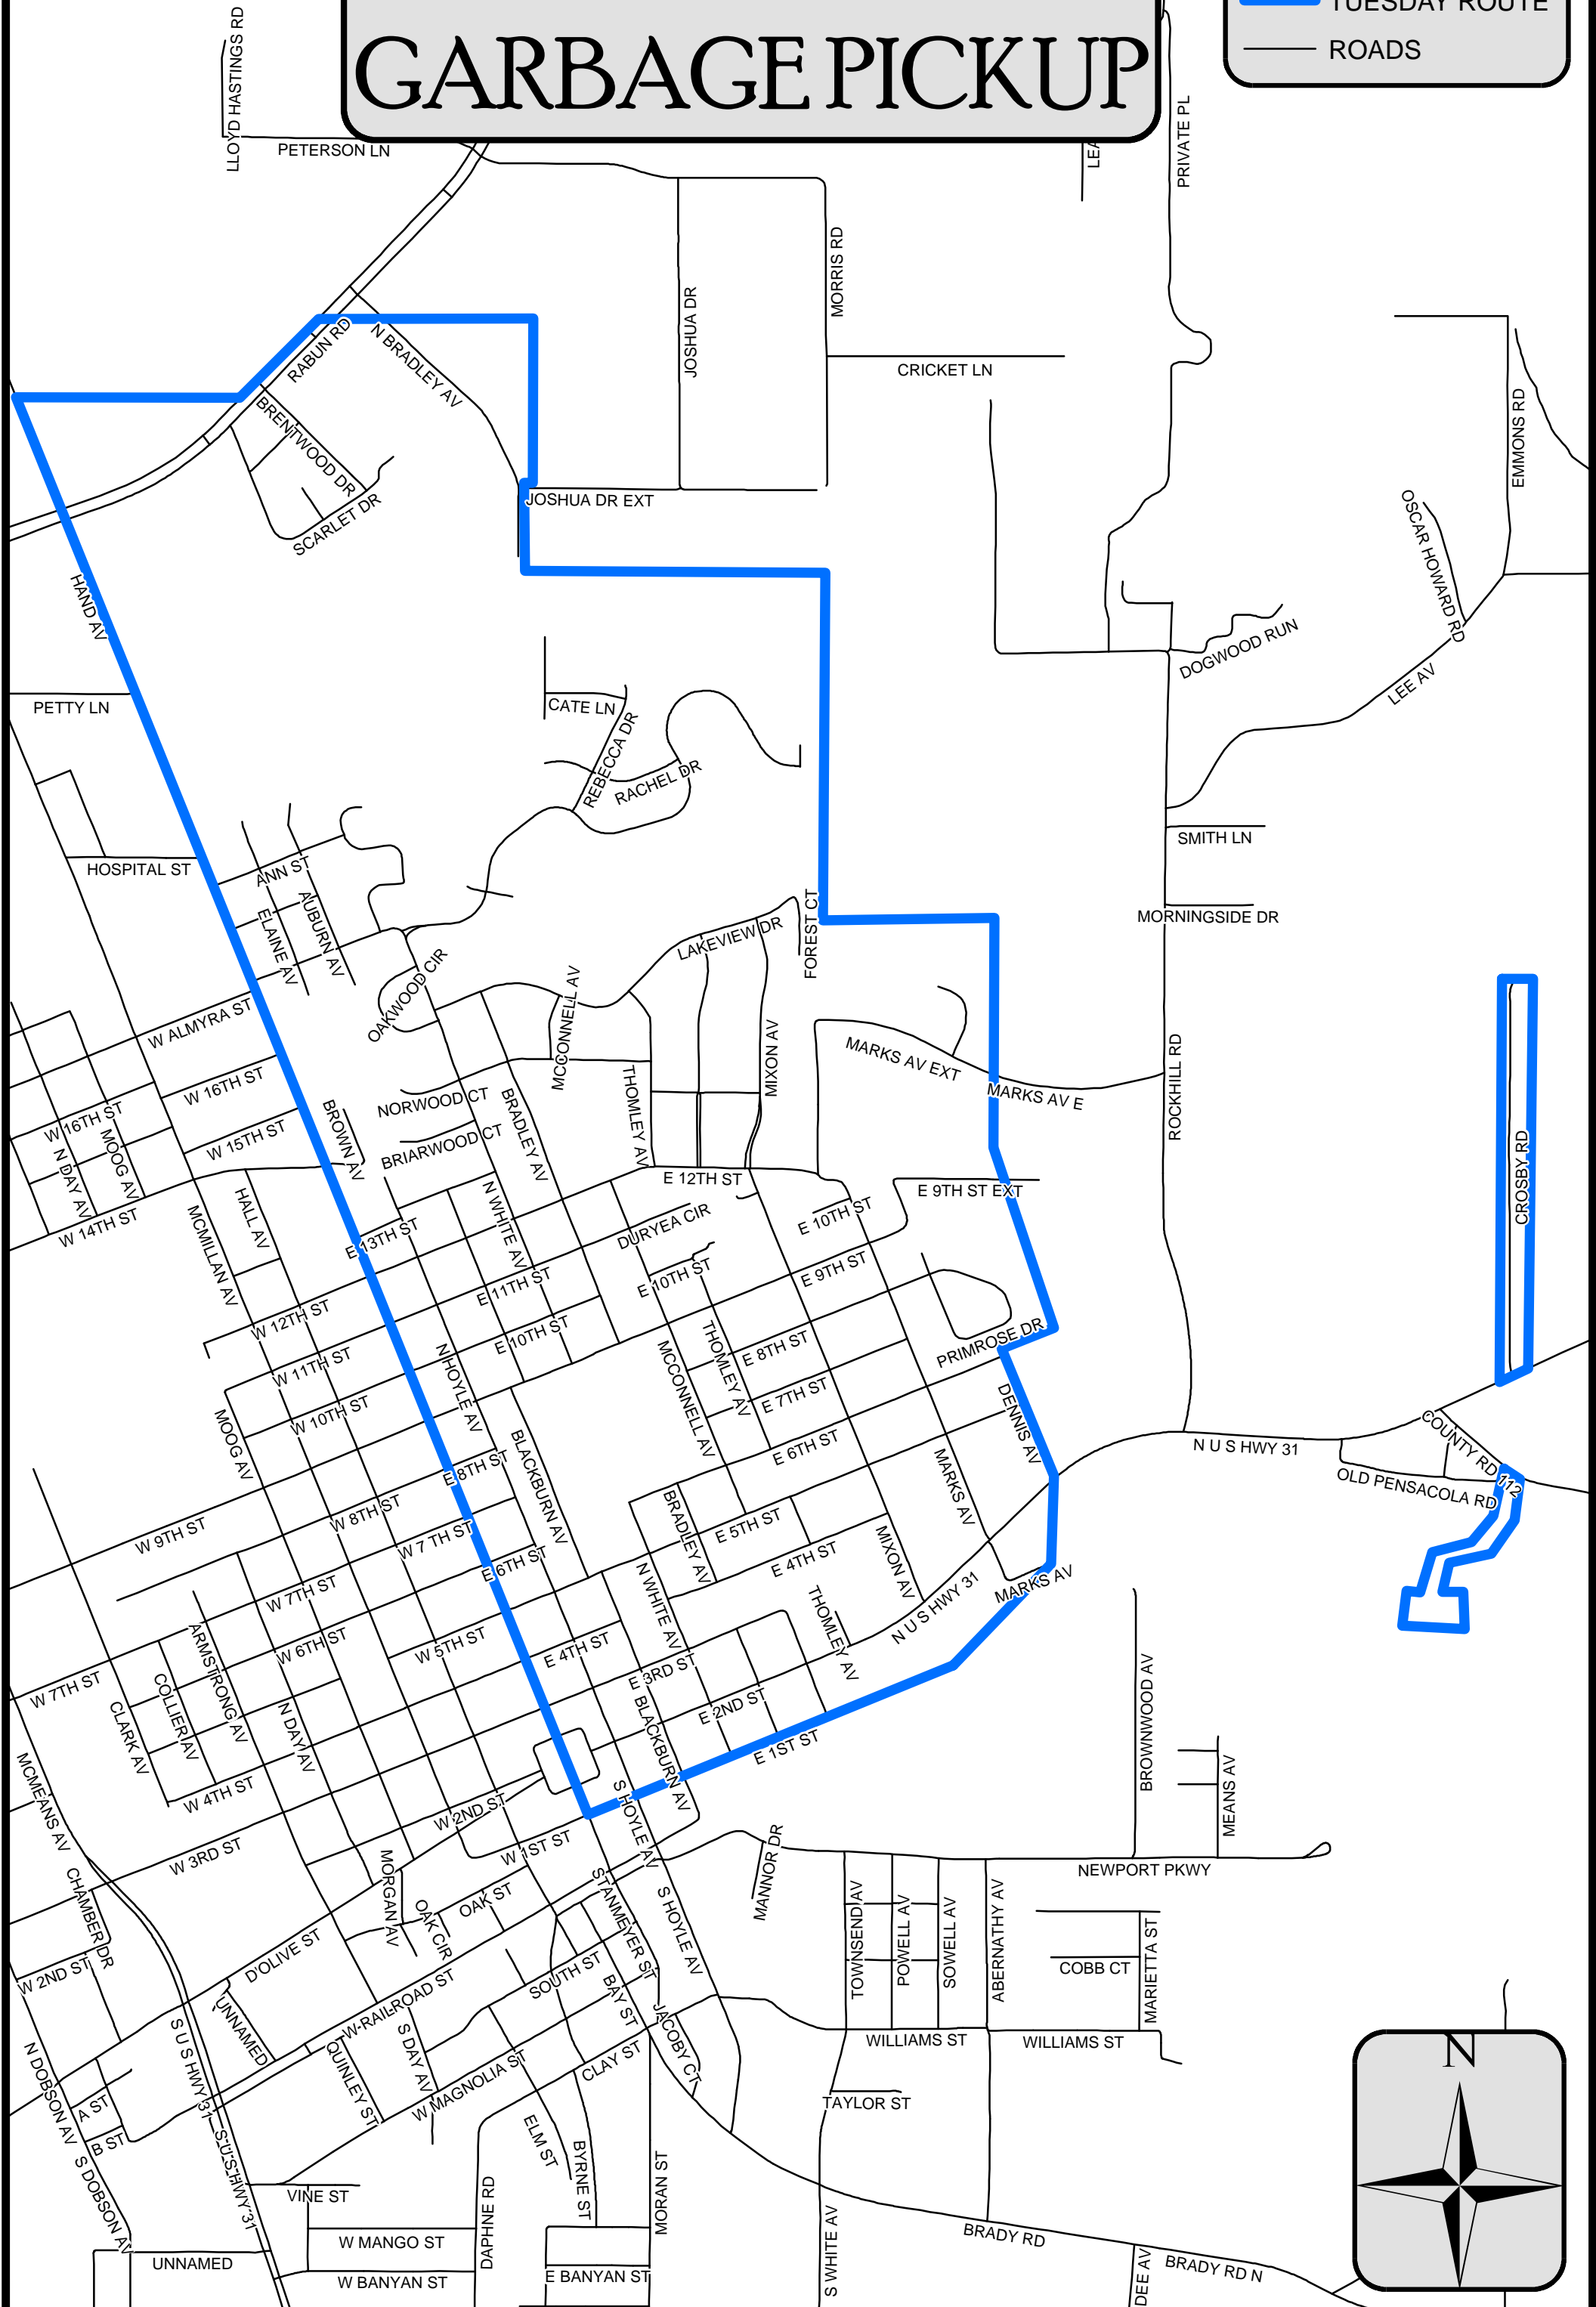

# BAY MINETTE GARBAGE PICKUP

**Legend**

-  MONDAY ROUTE
-  ROADS

## Legend

- TUESDAY ROUTE
- ROADS

# BAY MINETTE GARBAGE PICKUP

**Legend**

-  FRIDAY ROUTE
-  ROADS

# BAY MINETTE GARBAGE PICKUP

**Legend**

- █ MONDAY ROUTE
- █ TUESDAY ROUTE
- █ THURSDAY ROUTE
- █ FRIDAY ROUTE
- ROADS