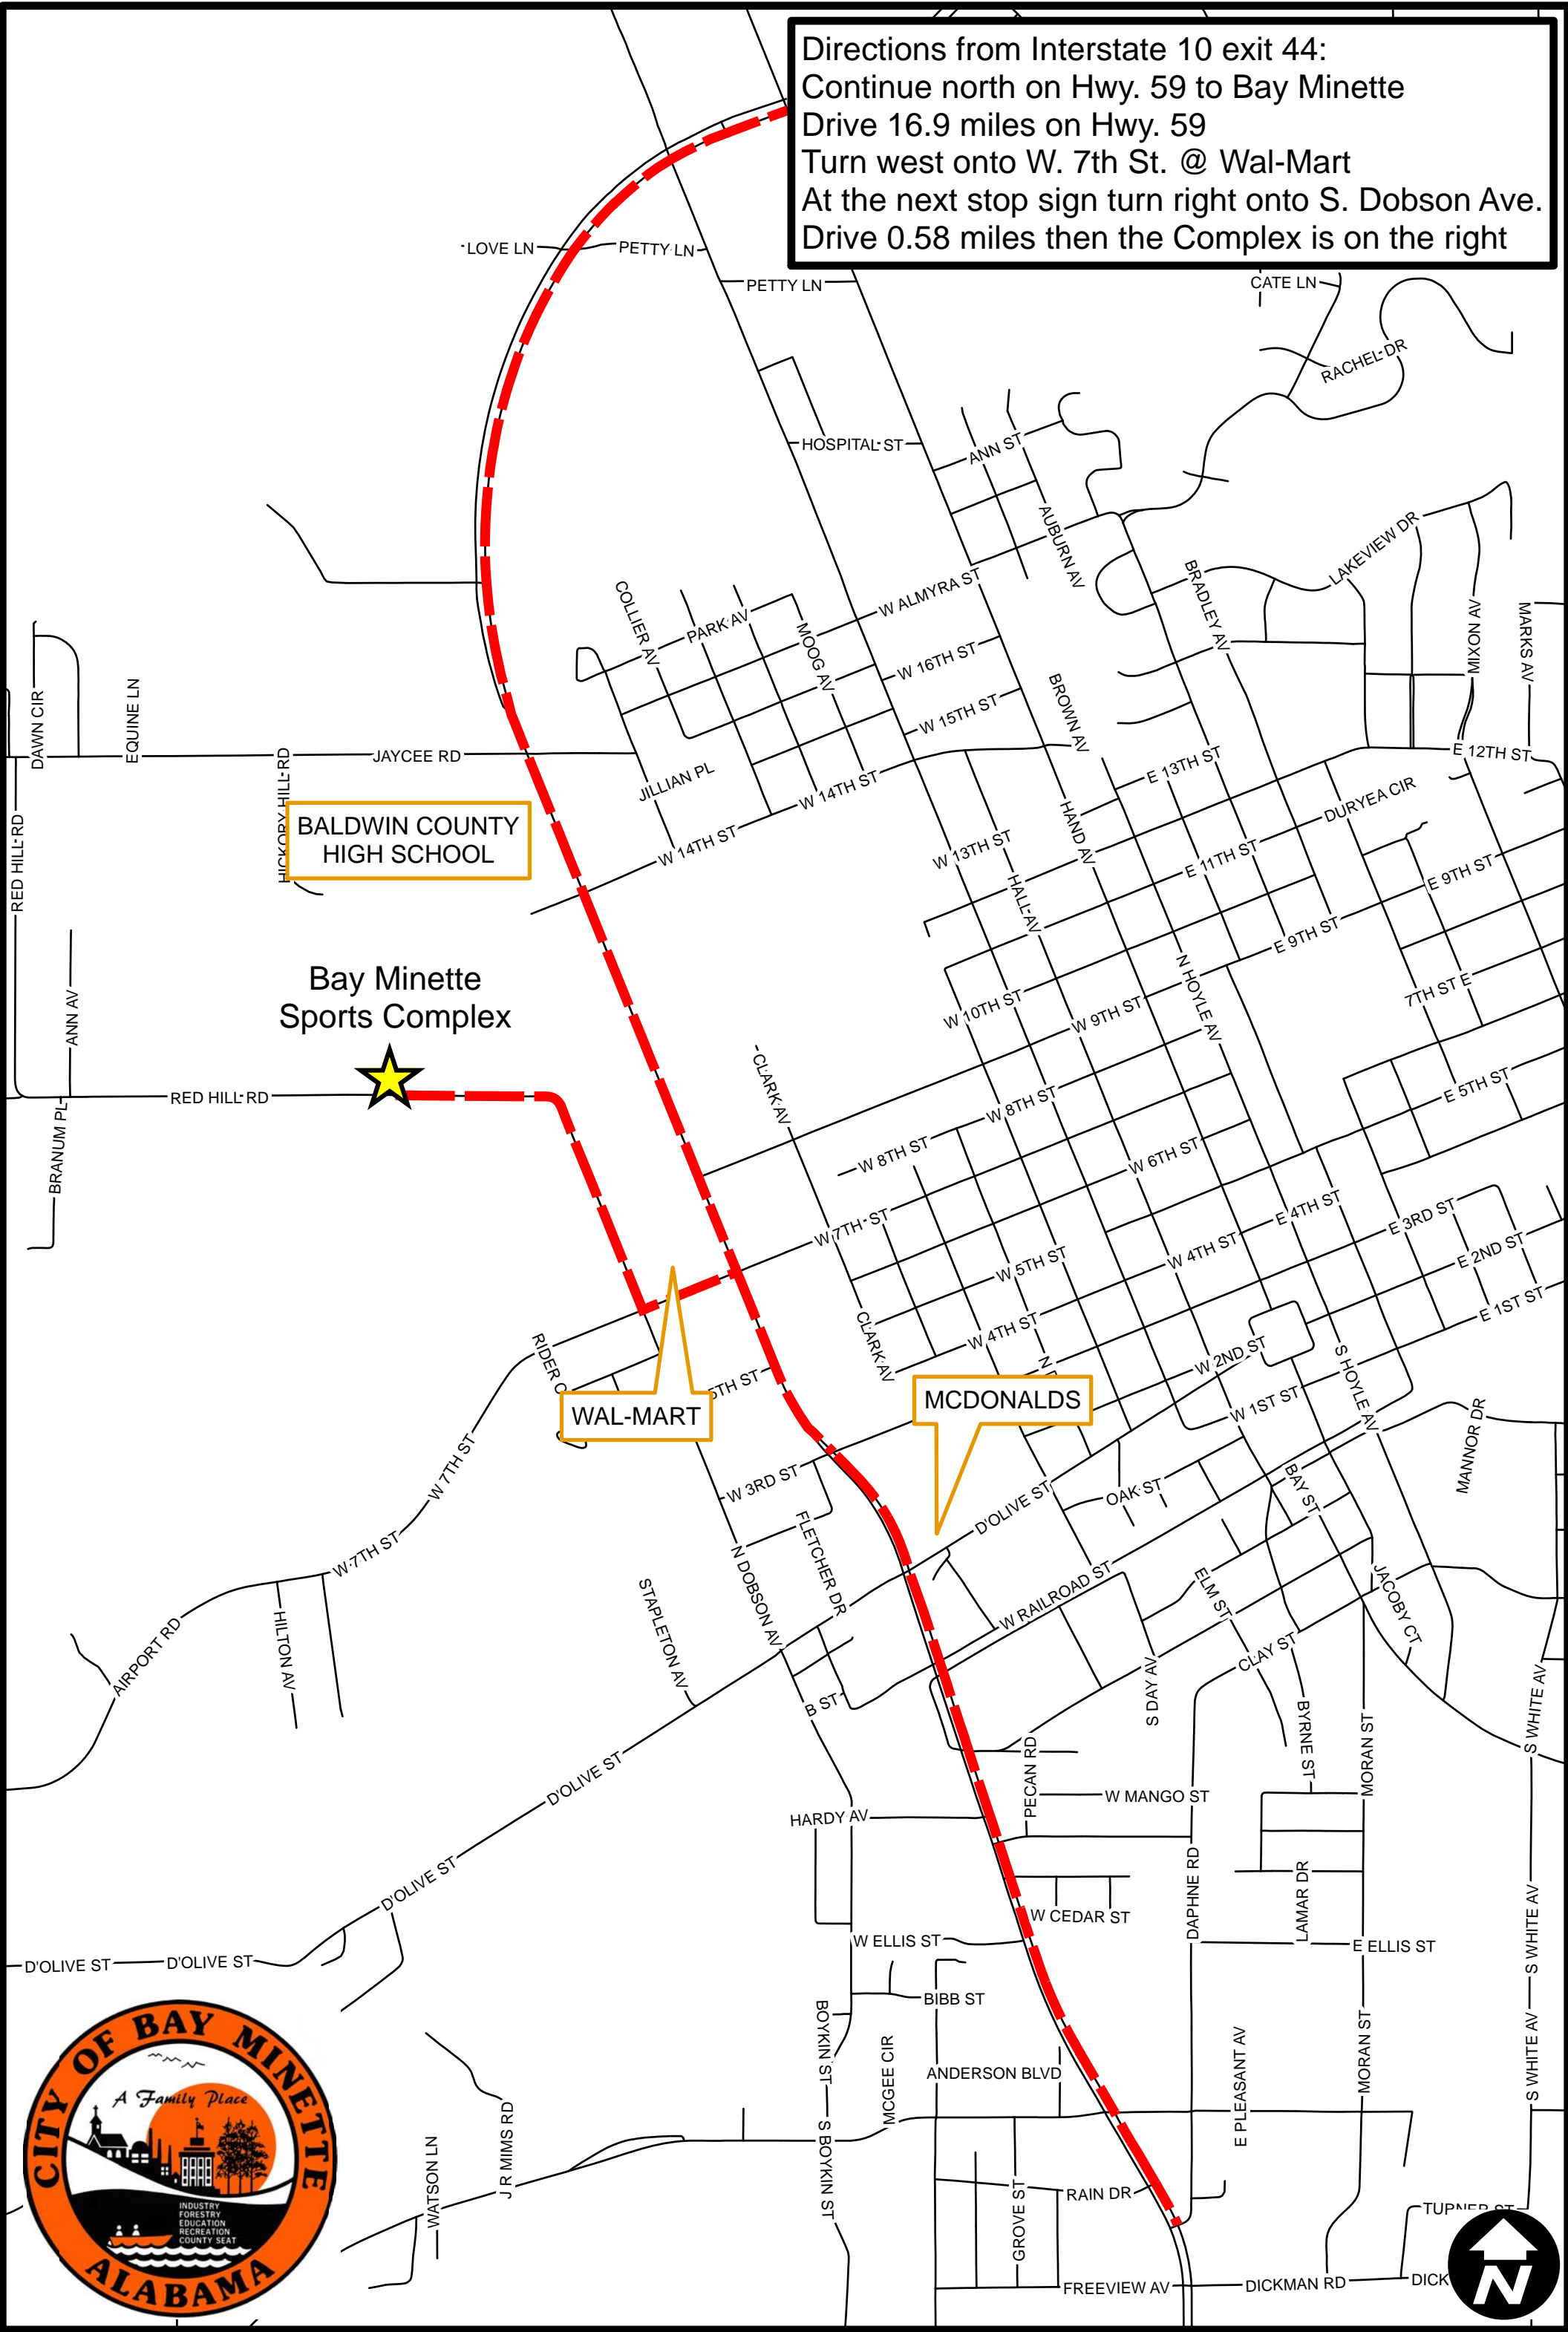

Bay Minette Sports Complex Route

Directions from Interstate 10 exit 44:
Continue north on Hwy. 59 to Bay Minette Drive 16.9 miles on Hwy. 59
Turn west onto W. 7th St. @ Wal-Mart
At the next stop sign turn right onto S. Dobson Ave.
Drive 0.58 miles then the Complex is on the right

BALDWIN COUNTY HIGH SCHOOL

Bay Minette Sports Complex

WAL-MART

MCDONALDS